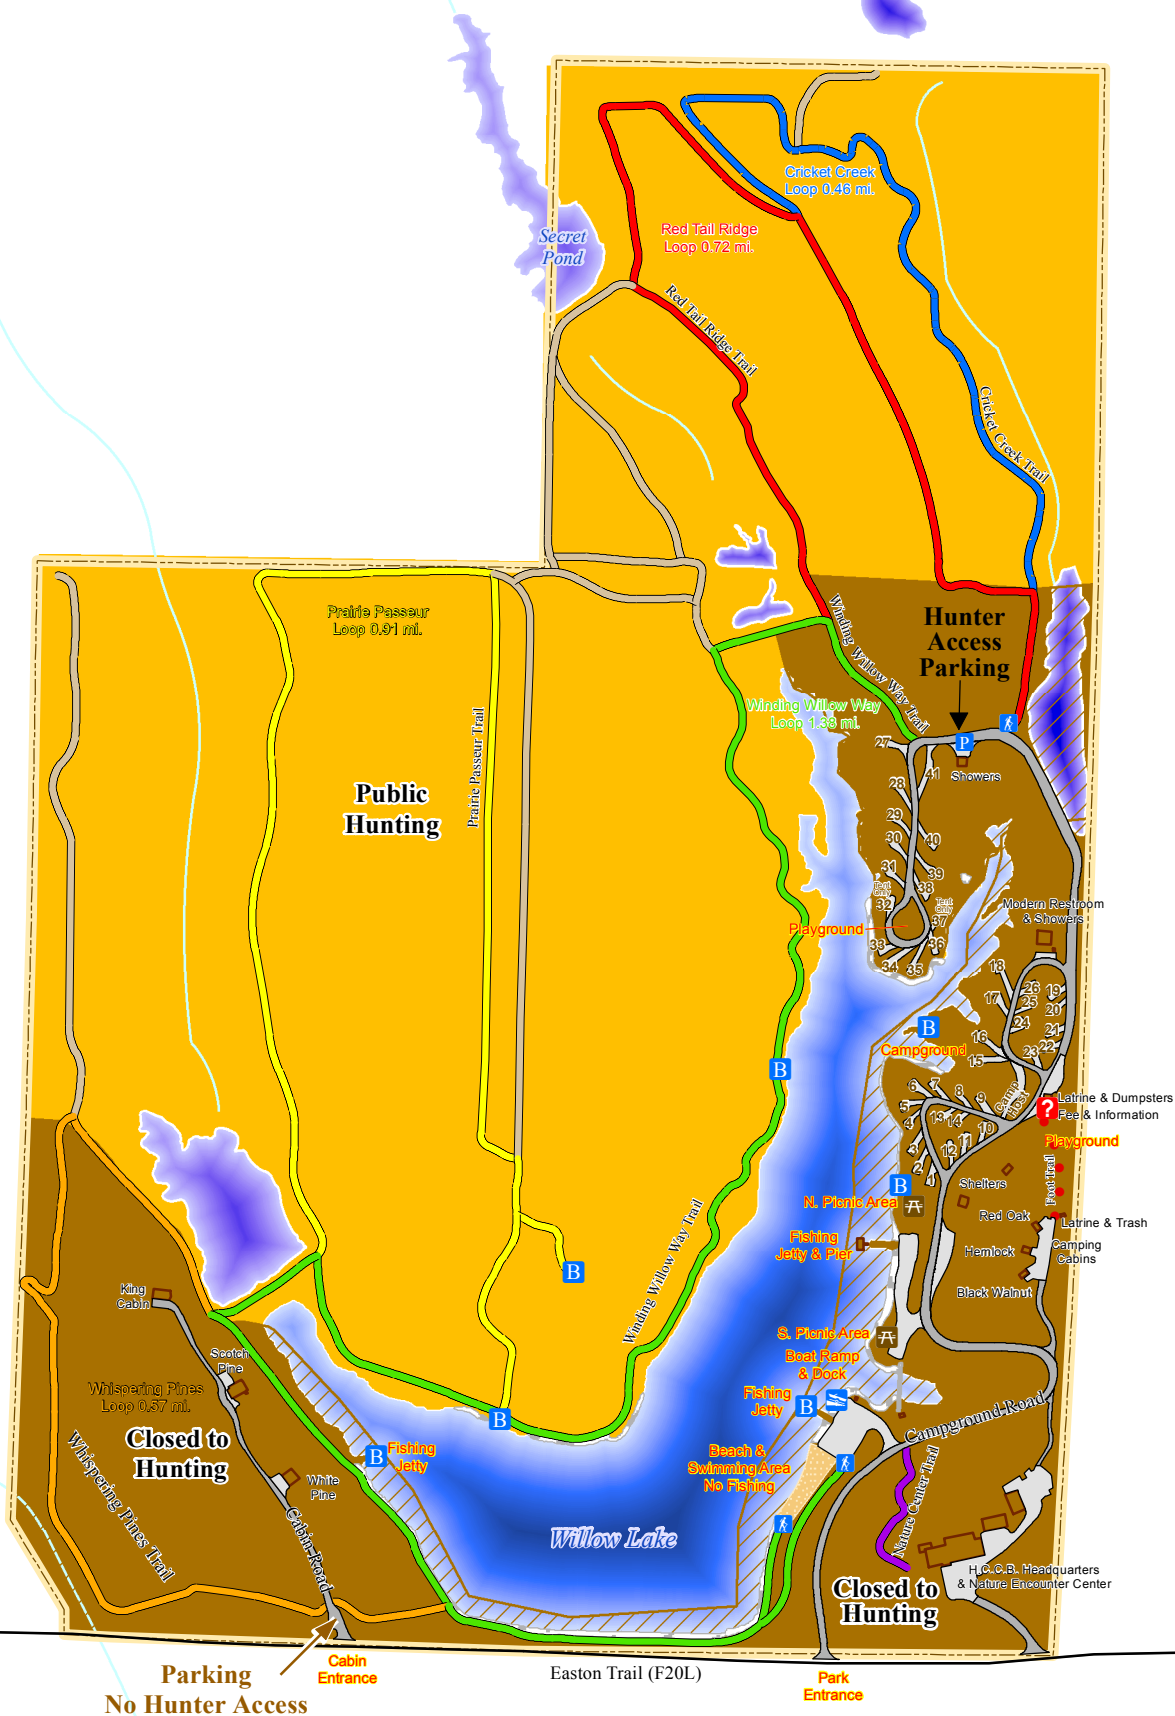

0 500 Feet

- 2300 Address
- Roads
- Railroads
- Rivers
- HCCB Park Boundary
- No Hunting Allowed
- Hunting Allowed

Willow Lake Public Hunting

Published: 21 June 2016

Harrison County GIS does not guarantee this map to be free from errors or inaccuracies & disclaims any responsibility or liability for interpretations from this map or decisions based thereon. This map was prepared by Harrison County GIS. Any errors or omissions should be reported to the this office at (712) 644-1324 or gis@harrisoncountytia.org.