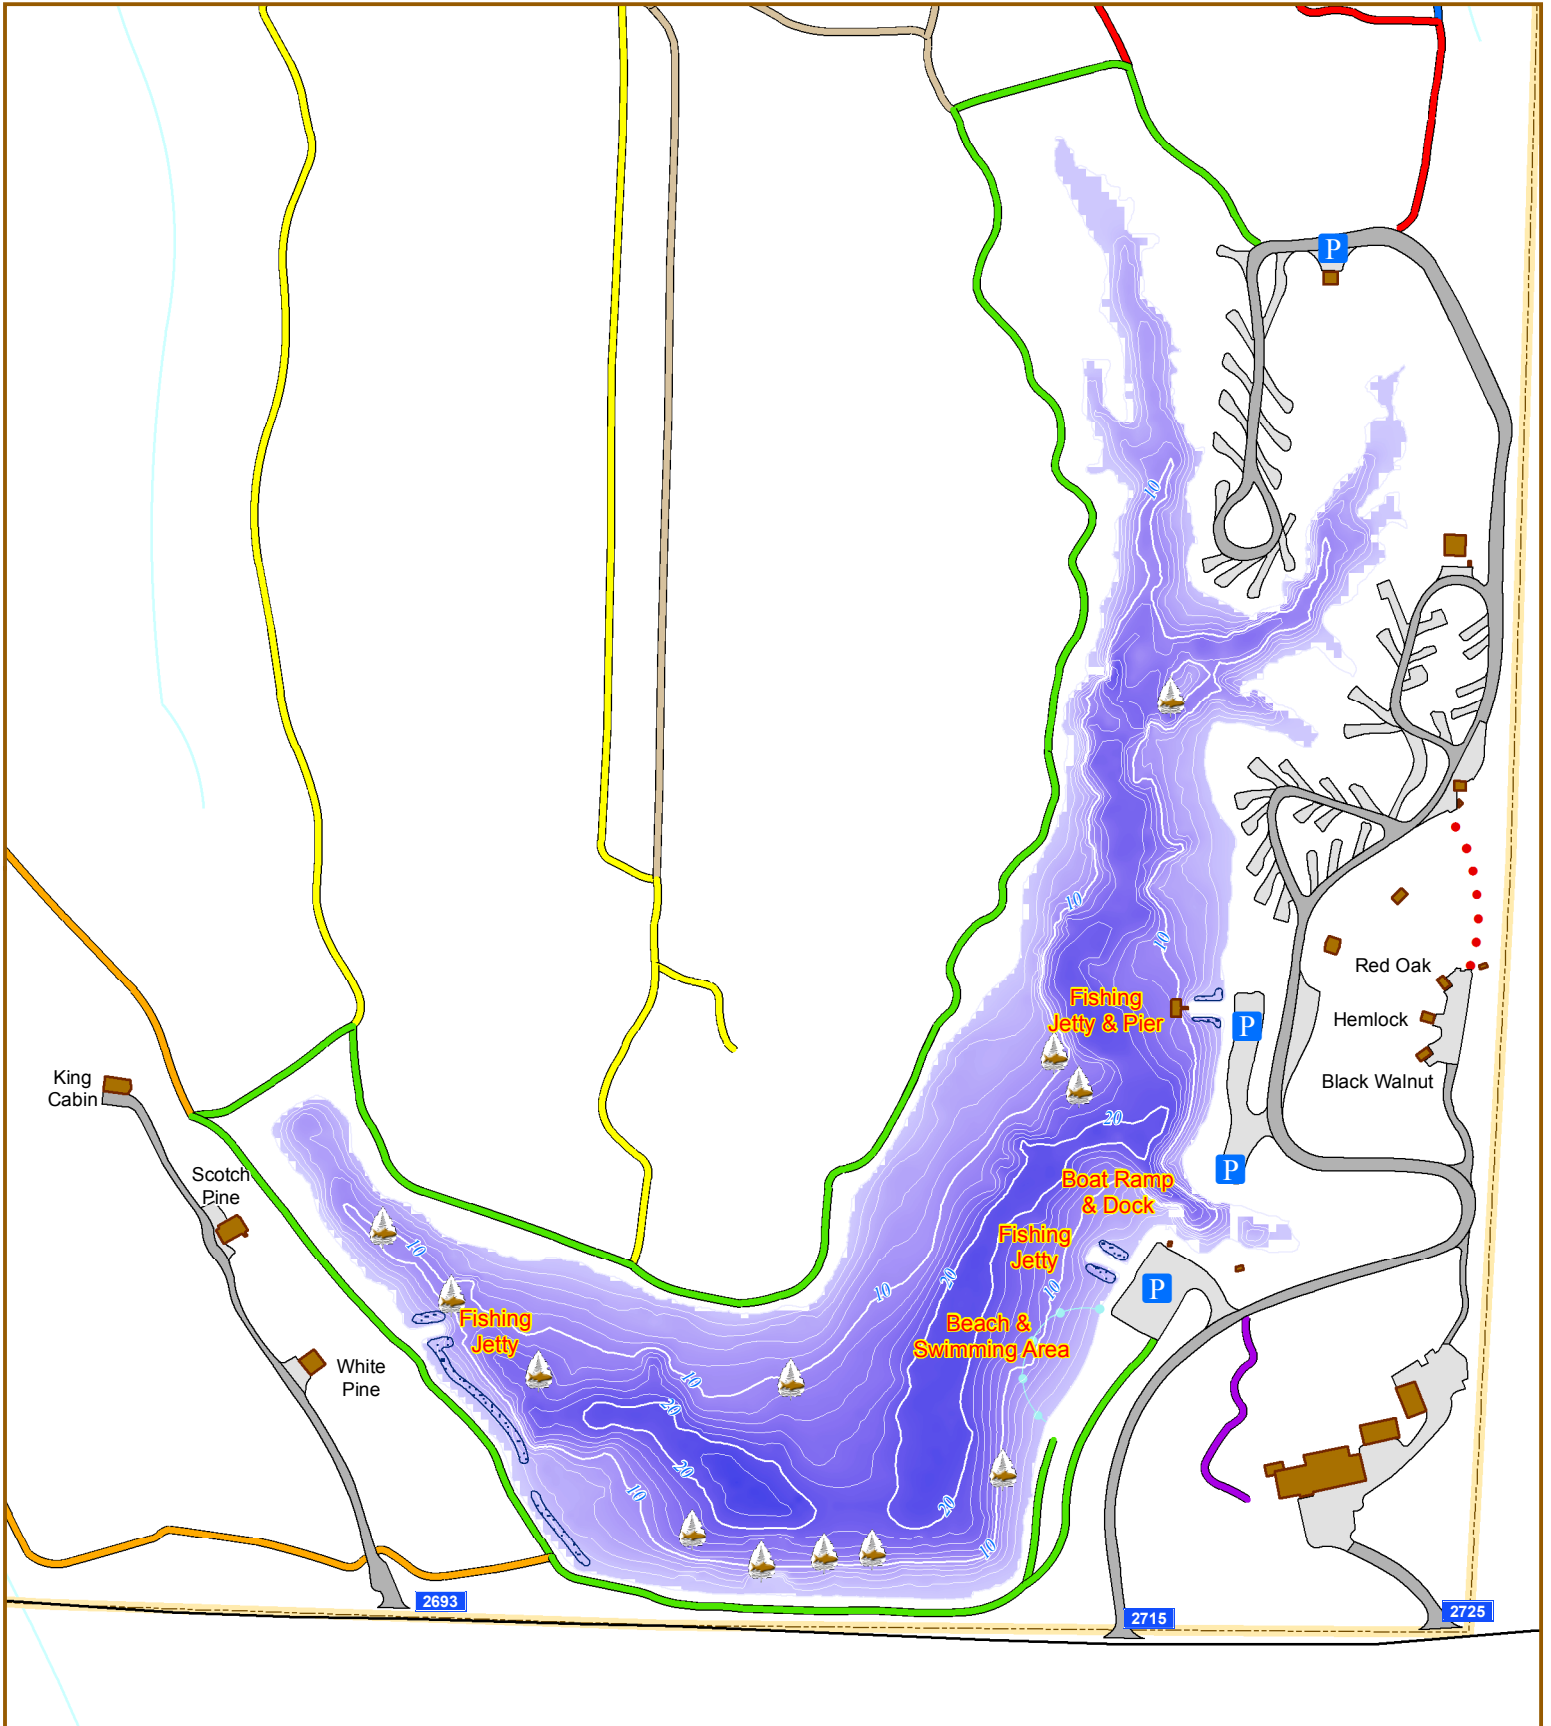

- 2300 Address
- HCCB Park Boundary
- Spawn Bed
- Cedar Pile

Willow Lake Public Fishing

Published: 22 June 2016

Harrison County GIS does not guarantee this map to be free from errors or inaccuracies & disclaims any responsibility or liability for interpretations from this map or decisions based thereon. This map was prepared by Harrison County GIS. Any errors or omissions should be reported to the this office at (712) 644-1324 or gis@harrisoncountyia.org. Aerial imagery was flown in November 2012. Willow Lake depths mapped June 2012 and provided by the Iowa DNR Fisheries Bureau.