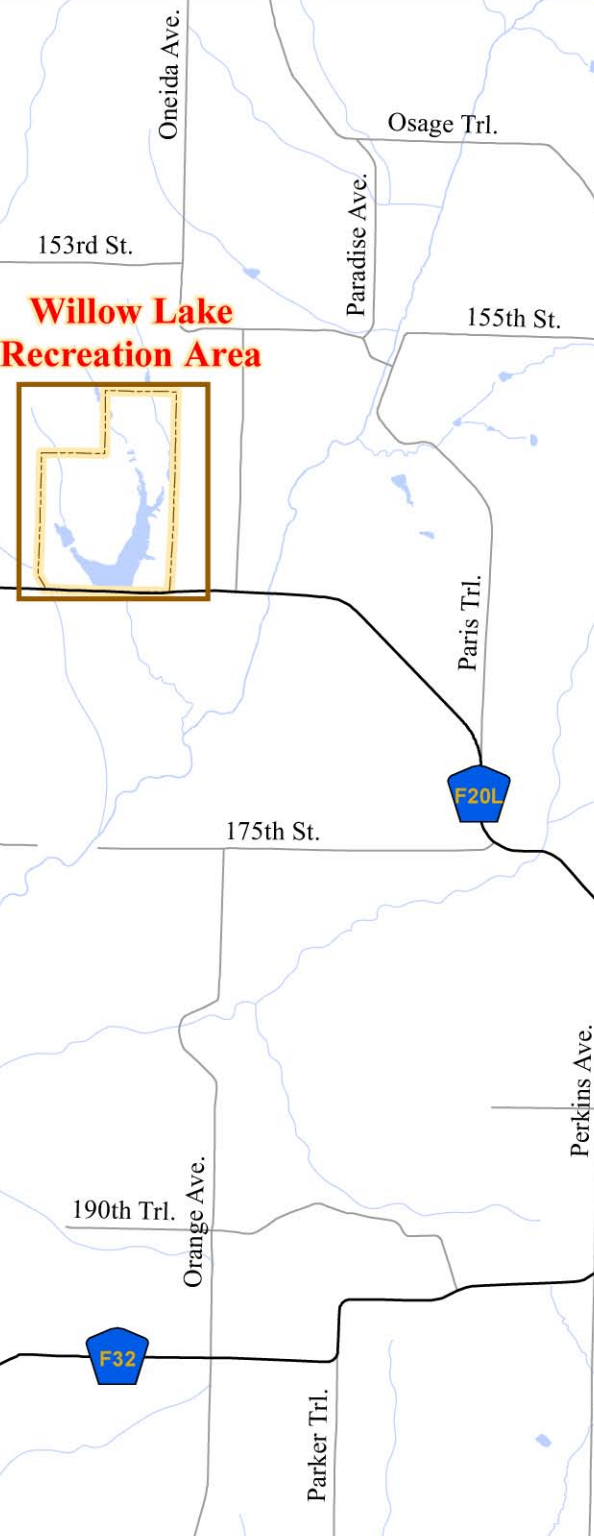

0 5,280 Feet

- Railroads
- Major Water Bodies
- Roads
- HCCB Park Boundary
- Rivers
- Corporate Limits

Directions to Willow Lake

Published: 19 February 2009

Along Easton Trl. (County Road F20L), 5 miles northwest of Woodbine. Follow the direction signs ().

Woodbine