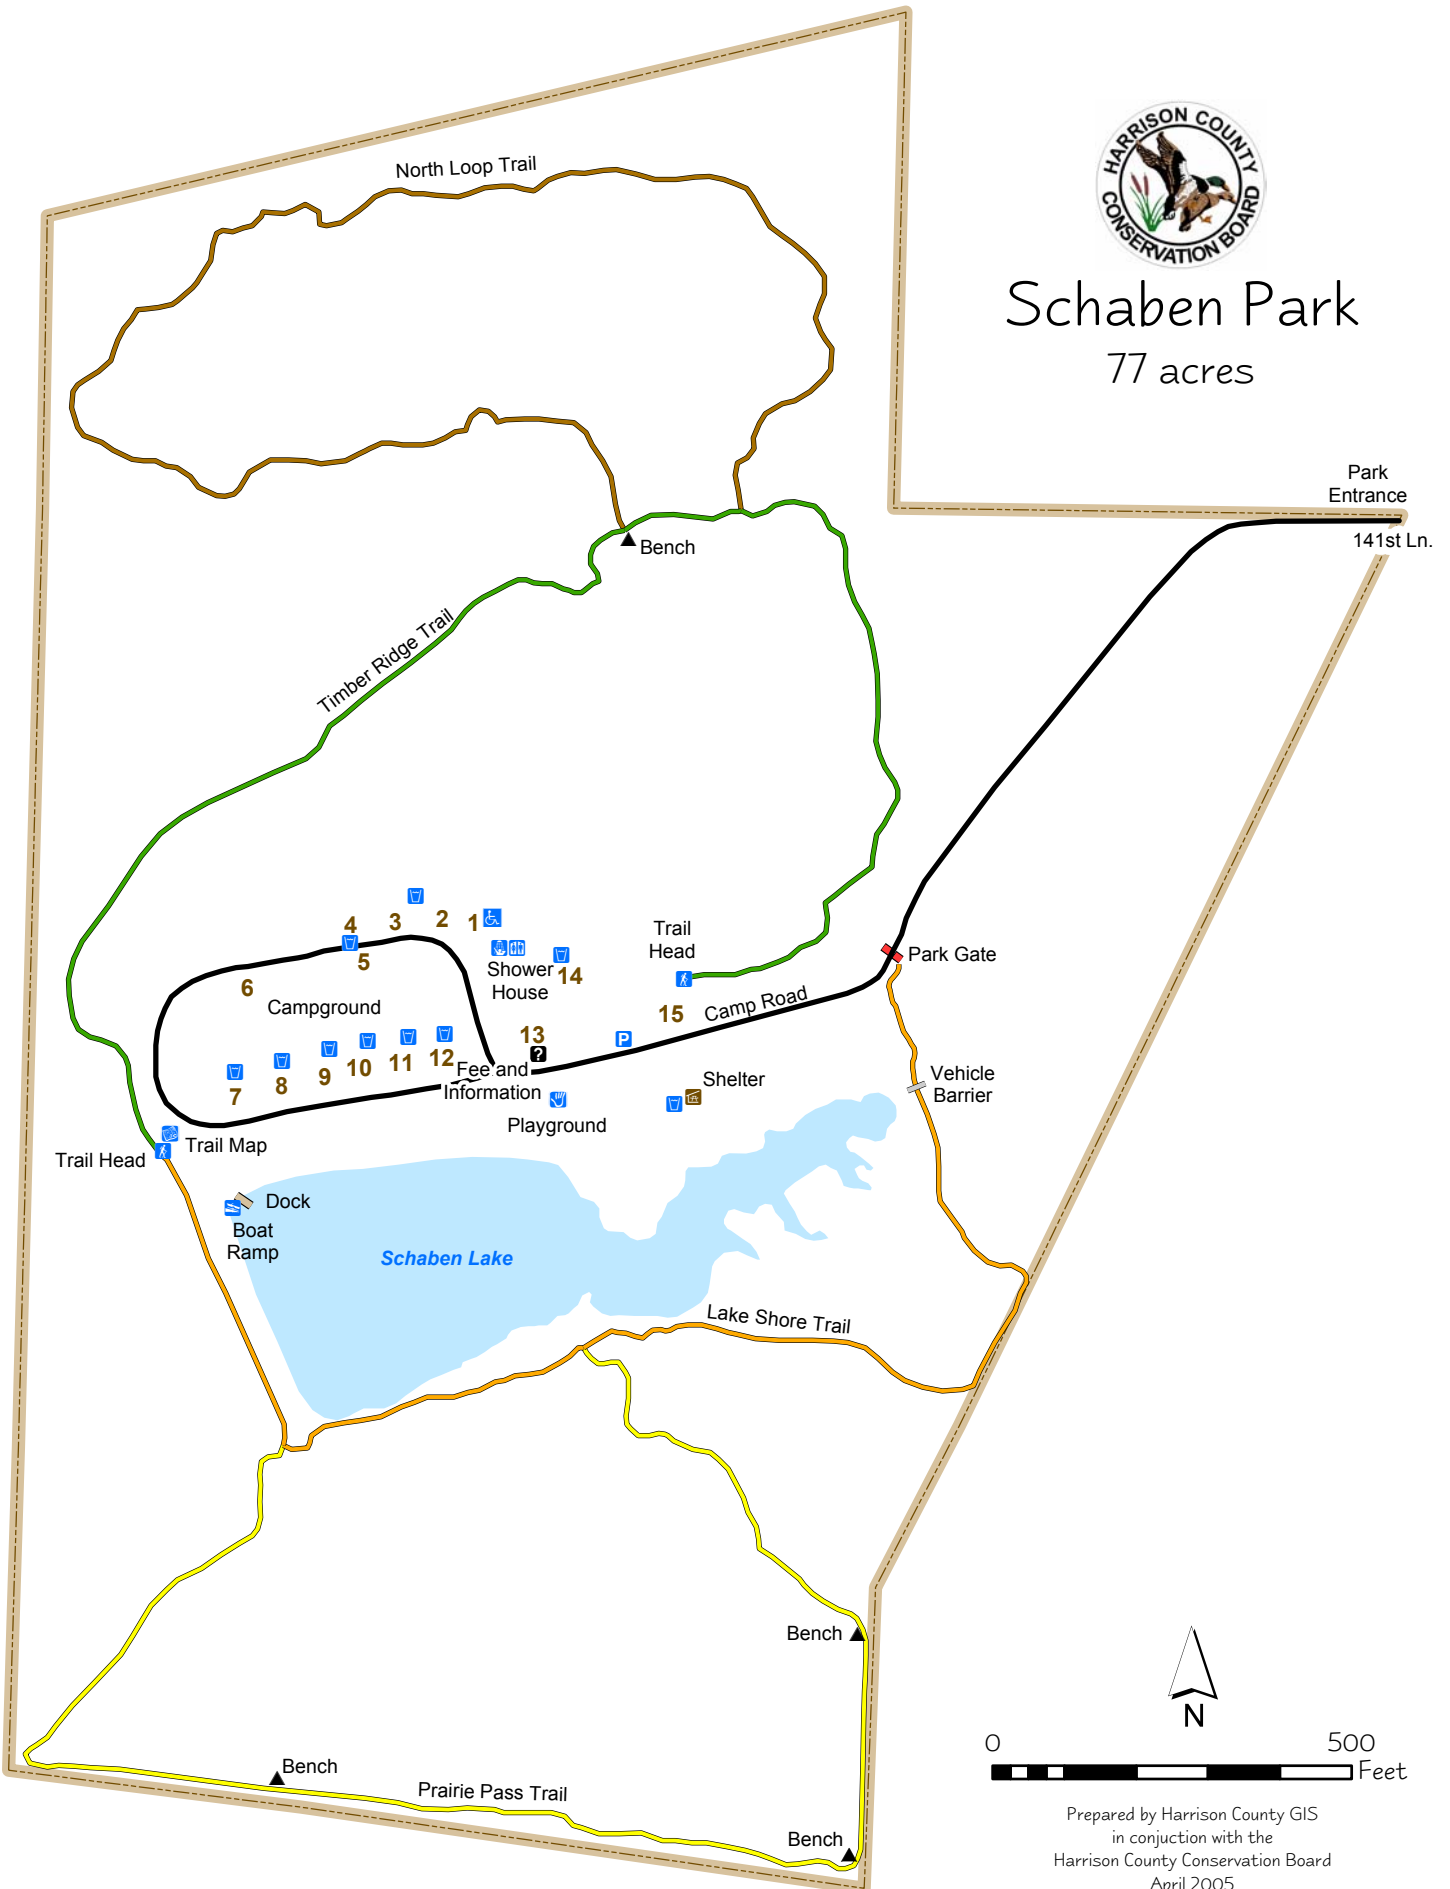

# Schaben Park

77 acres

Prepared by Harrison County GIS  
in conjunction with the  
Harrison County Conservation Board  
April 2005