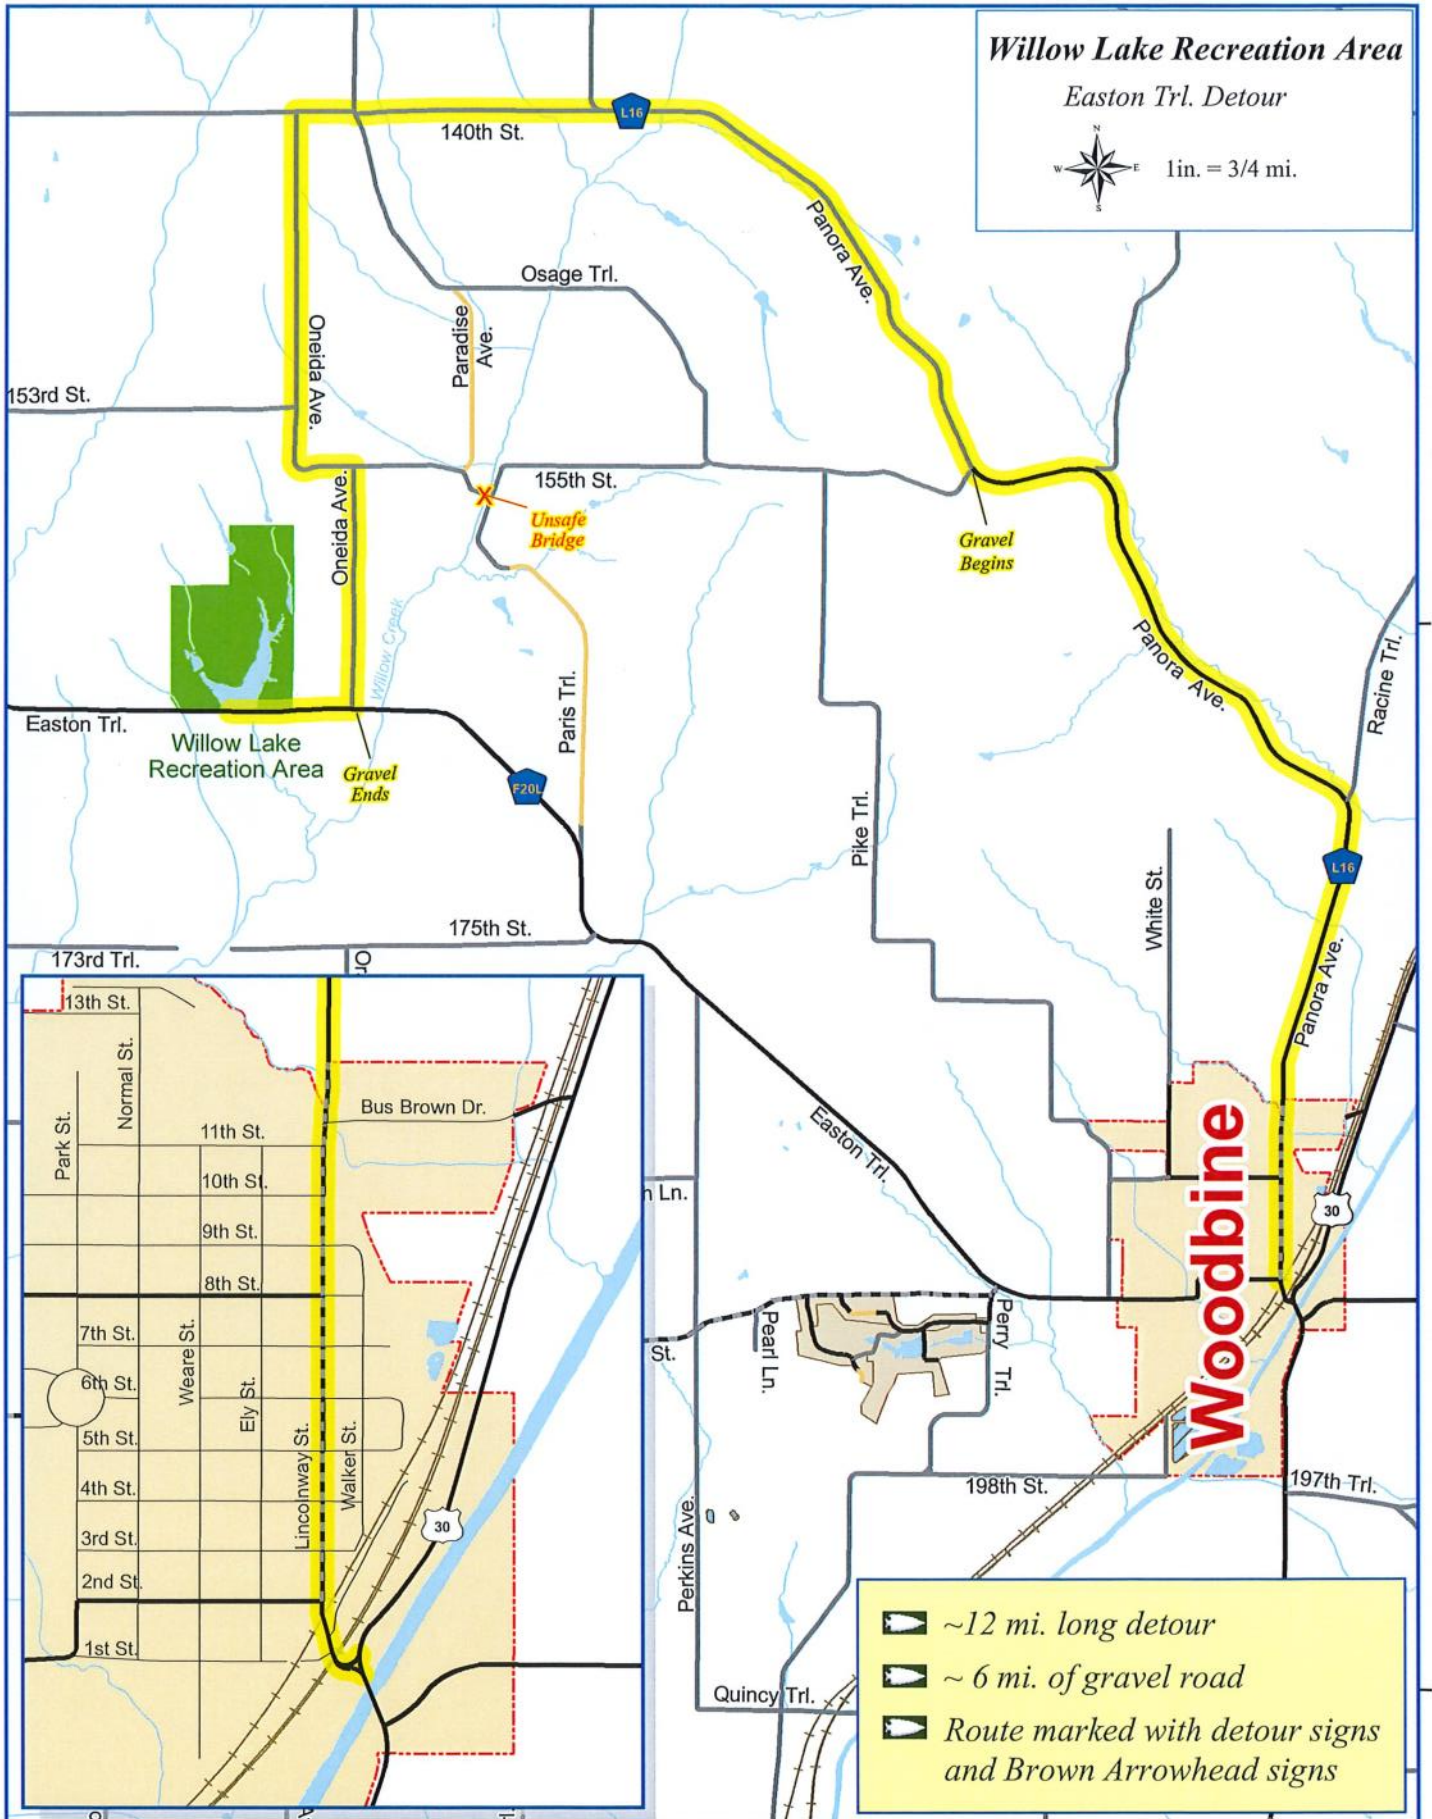

Willow Lake Recreation Area

Easton Trl. Detour

1 in. = 3/4 mi.

- ~12 mi. long detour
- ~ 6 mi. of gravel road
- Route marked with detour signs and Brown Arrowhead signs